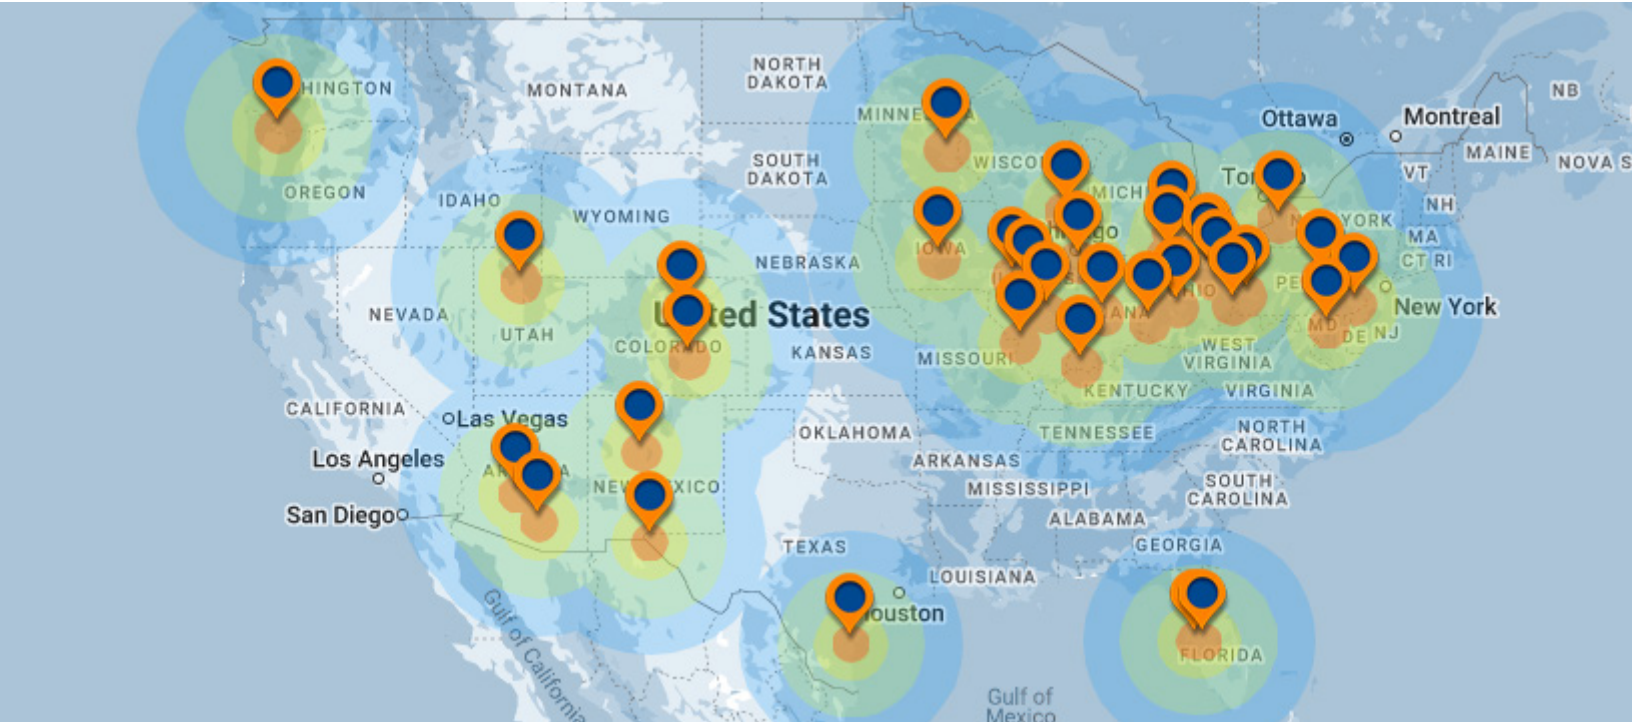

Services are currently available only within select areas of the contiguous United States.

24/7 Emergency Response: (800) 488-0910

ARIZONA

Phoenix
Tucson

COLORADO

Denver
Pueblo

FLORIDA

Mulberry
Tampa

MICHIGAN

Detroit

MINNESOTA

Minneapolis

MISSOURI

St. Louis

NEW MEXICO

Albuquerque

NEW YORK

Buffalo

OHIO

Cincinnati
Cleveland
Cleveland West
Columbus
North Canton
Toledo

PENNSYLVANIA

Philadelphia
Pittsburgh
Winfield

TEXAS

Corpus Christi
El Paso

UTAH

Salt Lake City

WASHINGTON

Vancouver

WEST VIRGINIA

Wheeling

WISCONSIN

Milwaukee