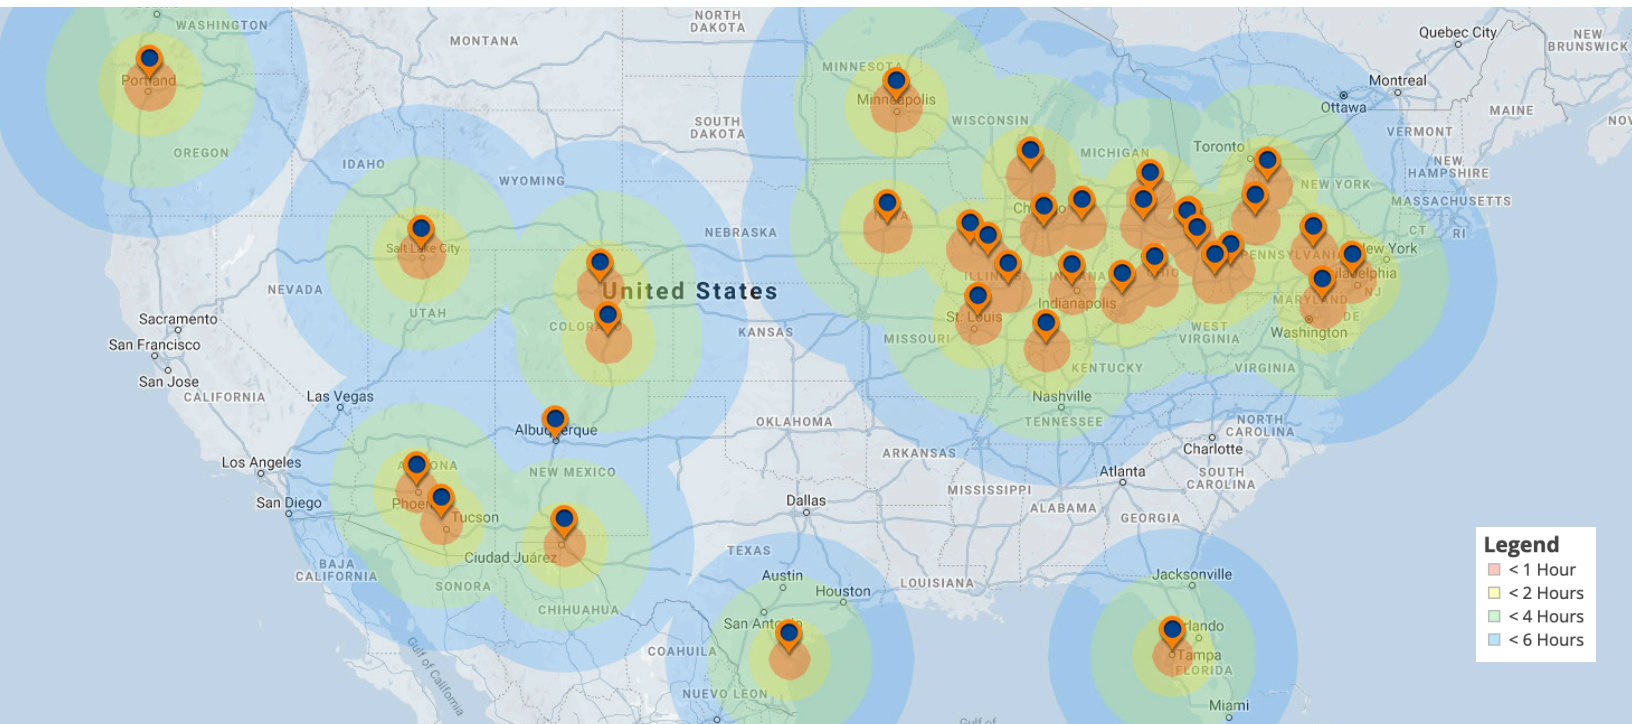

## WASTE TRANSPORTATION & DISPOSAL

# WHERE YOU NEED US, WHEN YOU NEED US

We transport and dispose of more than 200,000 gallons of liquid, 500 drums, and 50 roll-off boxes of waste each week. Our Team Members navigate legal regulations, utilize 100+ state and federal permits, and identify key chemical and physical properties to determine the most cost-efficient disposal methods to safely handle:

# WHERE YOU NEED US, WHEN YOU NEED US

Services are currently available only within select areas of the contiguous United States.

### TEXAS

Corpus Christi  
El Paso