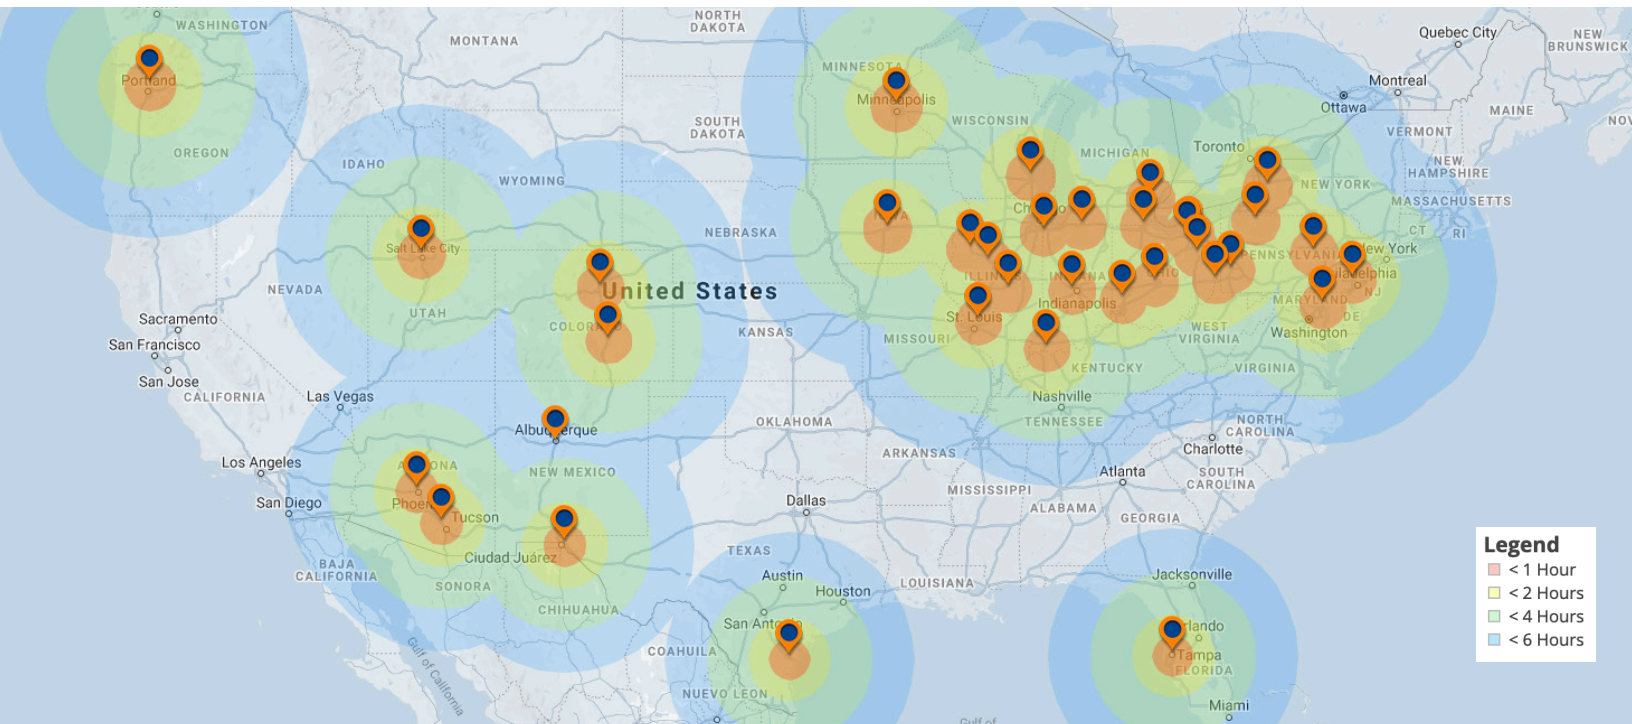

Services are currently available only within select areas of the contiguous United States.

24/7 Emergency Response: (800) 488-0910

ARIZONA

Phoenix
Tucson

COLORADO

Denver
Pueblo

FLORIDA

Tampa

ILLINOIS

Chicago
Decatur
Galesburg
Peoria

INDIANA

Elkhart
Evansville
Indianapolis

IOWA

Des Moines

MARYLAND

Baltimore

MICHIGAN

Detroit

MINNESOTA

Minneapolis

MISSOURI

St. Louis

NEW MEXICO

Albuquerque

NEW YORK

Buffalo

OHIO

Cincinnati
Cleveland
Cleveland West
Columbus
North Canton
Toledo

PENNSYLVANIA

Philadelphia
Pittsburgh
Warren
Winfield

TEXAS

Corpus Christi
El Paso