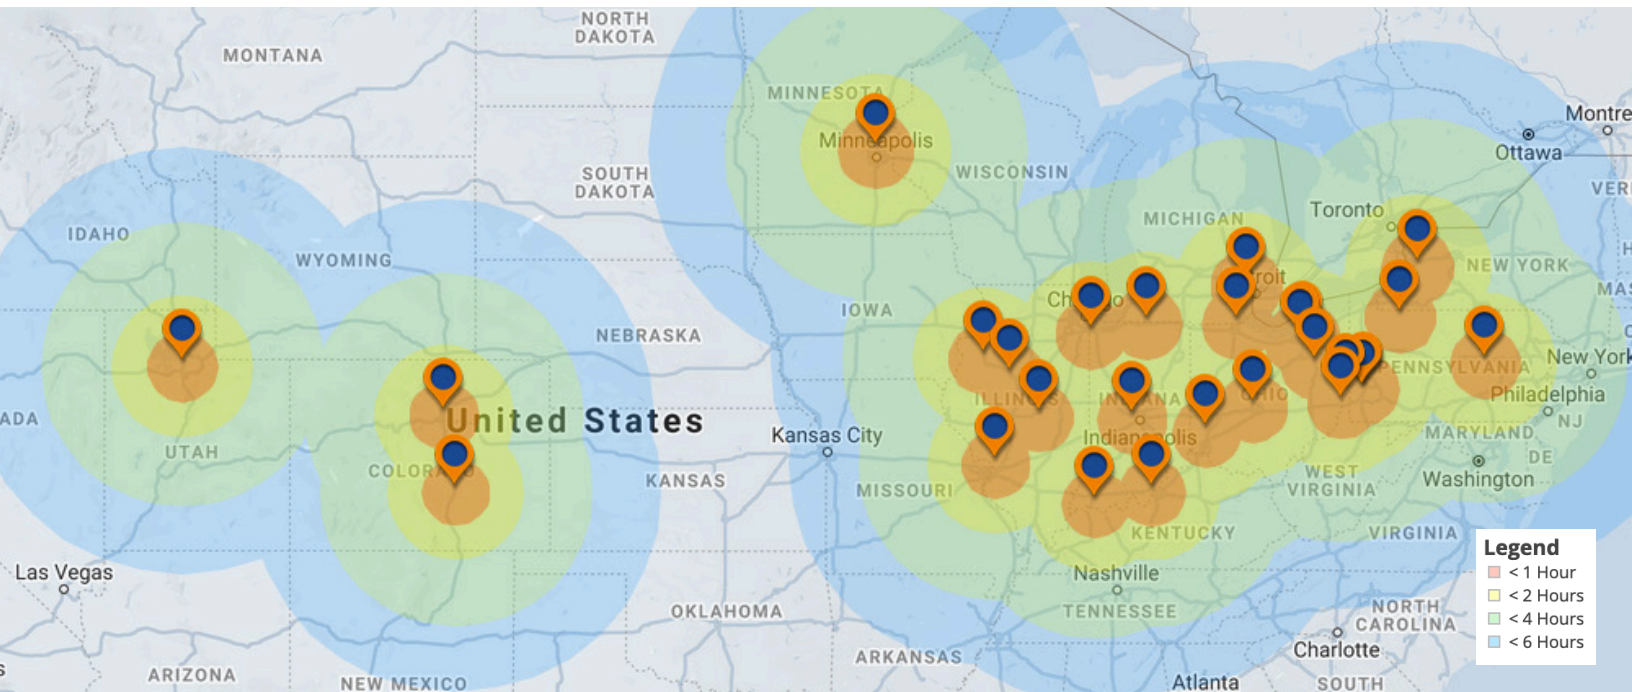

WHEN YOU NEED US, WHERE YOU NEED US

24/7 Emergency Response: (800) 488-0910

CARNEGIE

2 Dorington Rd
Carnegie, PA 15106
(800) 488-0910

CHICAGO

500 Kennedy Ave
Schererville, IN 46375
(800) 488-0910

CINCINNATI

4410 Lefferson Ave
Middletown, OH 45044
(800) 488-0910

CLEVELAND

4600 Brookpark Rd
Cleveland OH, 44134
(800) 642-1311

CLEVELAND-WEST

6511 Eastland Rd #110
Brook Park, OH 44142
(800) 488-0910

COLUMBUS

4160 Roberts Rd
Columbus, OH 43228
(800) 488-0910

DECATUR

5350 E Firehouse Rd
Decatur, IL 62521
(800) 488-0910

DENVER

8550 Valentia St
Denver, CO 80022
(800) 488-0910

DETROIT

24307 Telegraph Rd
Southfield, MI 48033
(800) 488-0910

ELKHART

53971 N Park Ave
Elkhart, IN 46514
(800) 488-0910

EVANSVILLE

3322 Tower Dr
Newburgh, IN 47630
(800) 488-0910

GALESBURG

396 Knox Rd 2000 N
Galesburg, IL 61401
(800) 488-0910

INDIANAPOLIS

9251 E US Hwy 36 #9
Avon, IN 46123
(800) 488-0910

LOUISVILLE

1401 Southwestern Pkwy
Louisville, KY 40211
(800) 488-0910

MINNEAPOLIS

452 Northco Dr NE #120
Fridley, MN 55432
(800) 488-0910

NORTH CANTON

7640 Whipple Ave NW
North Canton, OH 44720
(800) 488-0910

PEORIA

4203 Constitution Dr
Bartonville, IL 61607
(800) 488-0910

PITTSBURGH

700 Millers Run Rd
Cuddy, PA 15031
(800) 488-0910

PUEBLO

1991 Aspen Cir
Pueblo, CO 81006
(800) 488-0910

SALT LAKE CITY

1000 W Center St
North Salt Lake, UT 84054
(800) 488-0910

ST. LOUIS

4491 Wanda Rd
Edwardsville, IL 62025
(800) 488-0910

STEUBENVILLE

235 North 3rd St
Steubenville, OH 43952
(800) 488-0910

TOLEDO

4445 Stickney Ave
Toledo, OH 43612
(800) 488-0910

WARREN

574 Crescent Park
Warren, PA 16365
(800) 488-0910

WHEELING

420 Fulton St
Wheeling, WV 26003
(800) 642-1311

WINFIELD

254 Reitz Ave
Winfield, PA 17889
(800) 488-0910