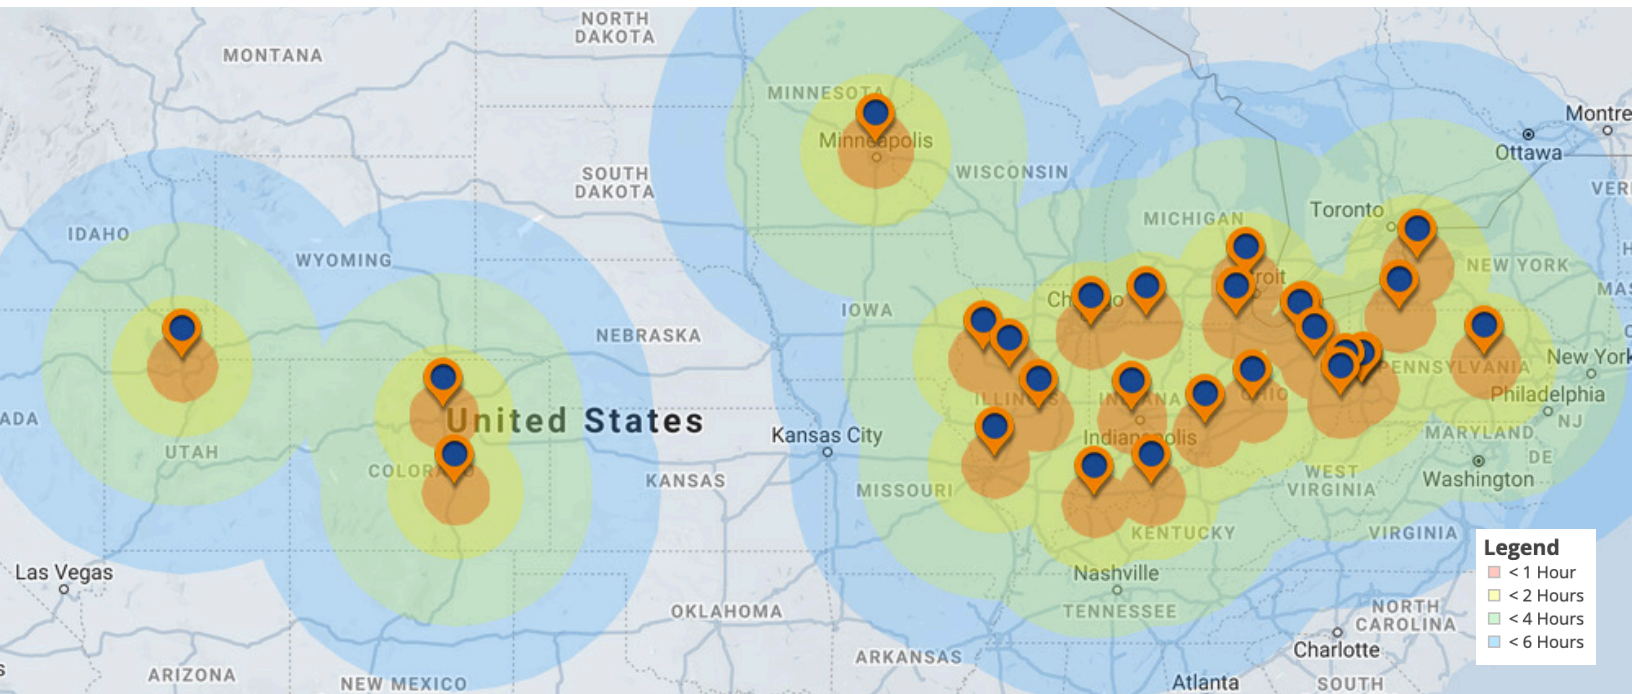

WHEN YOU NEED US, WHERE YOU NEED US

24/7 Emergency Response: (800) 488-0910

CARNEGIE

2 Dorington Rd
Carnegie, PA 15106
(800) 488-0910

CHICAGO

500 Kennedy Ave
Schererville, IN 46375
(800) 488-0910

CINCINNATI

4410 Lefferson Ave
Middletown, OH 45044
(800) 488-0910

CLEVELAND

4600 Brookpark Rd
Cleveland OH, 44134
(800) 642-1311

CLEVELAND-WEST

6511 Eastland Rd #110
Brook Park, OH 44142
(800) 488-0910

COLUMBUS

4160 Roberts Rd
Columbus, OH 43228
(800) 488-0910

DECATUR

5350 E Firehouse Rd
Decatur, IL 62521
(800) 488-0910

DENVER

8550 Valentia St
Denver, CO 80022
(800) 488-0910

DETROIT

24307 Telegraph Rd
Southfield, MI 48033
(800) 488-0910

ELKHART

53971 N Park Ave
Elkhart, IN 46514
(800) 488-0910

EVANSVILLE

3322 Tower Dr
Newburgh, IN 47630
(800) 488-0910

GALESBURG

396 Knox Rd 2000 N
Galesburg, IL 61401
(800) 488-0910

INDIANAPOLIS

9251 E US Hwy 36 #9
Avon, IN 46123
(800) 488-0910

LOUISVILLE

1401 Southwestern Pkwy
Louisville, KY 40211
(800) 488-0910

MINNEAPOLIS

452 Northco Dr NE #120
Fridley, MN 55432
(800) 488-0910

NORTH CANTON

7640 Whipple Ave NW
North Canton, OH 44720
(800) 488-0910

PEORIA

4203 Constitution Dr
Bartonville, IL 61607
(800) 488-0910

PITTSBURGH

700 Millers Run Rd
Cuddy, PA 15031
(800) 488-0910

PUEBLO

1991 Aspen Cir
Pueblo, CO 81006
(800) 488-0910

SALT LAKE CITY

1000 W Center St
North Salt Lake, UT 84054
(800) 488-0910

ST. LOUIS

4491 Wanda Rd
Edwardsville, IL 62025
(800) 488-0910

STEUBENVILLE

235 North 3rd St
Steubenville, OH 43952
(800) 488-0910

TOLEDO

4445 Stickney Ave
Toledo, OH 43612
(800) 488-0910

WARREN

574 Crescent Park
Warren, PA 16365
(800) 488-0910

WHEELING

420 Fulton St
Wheeling, WV 26003
(800) 642-1311

WINFIELD

254 Reitz Ave
Winfield, PA 17889
(800) 488-0910