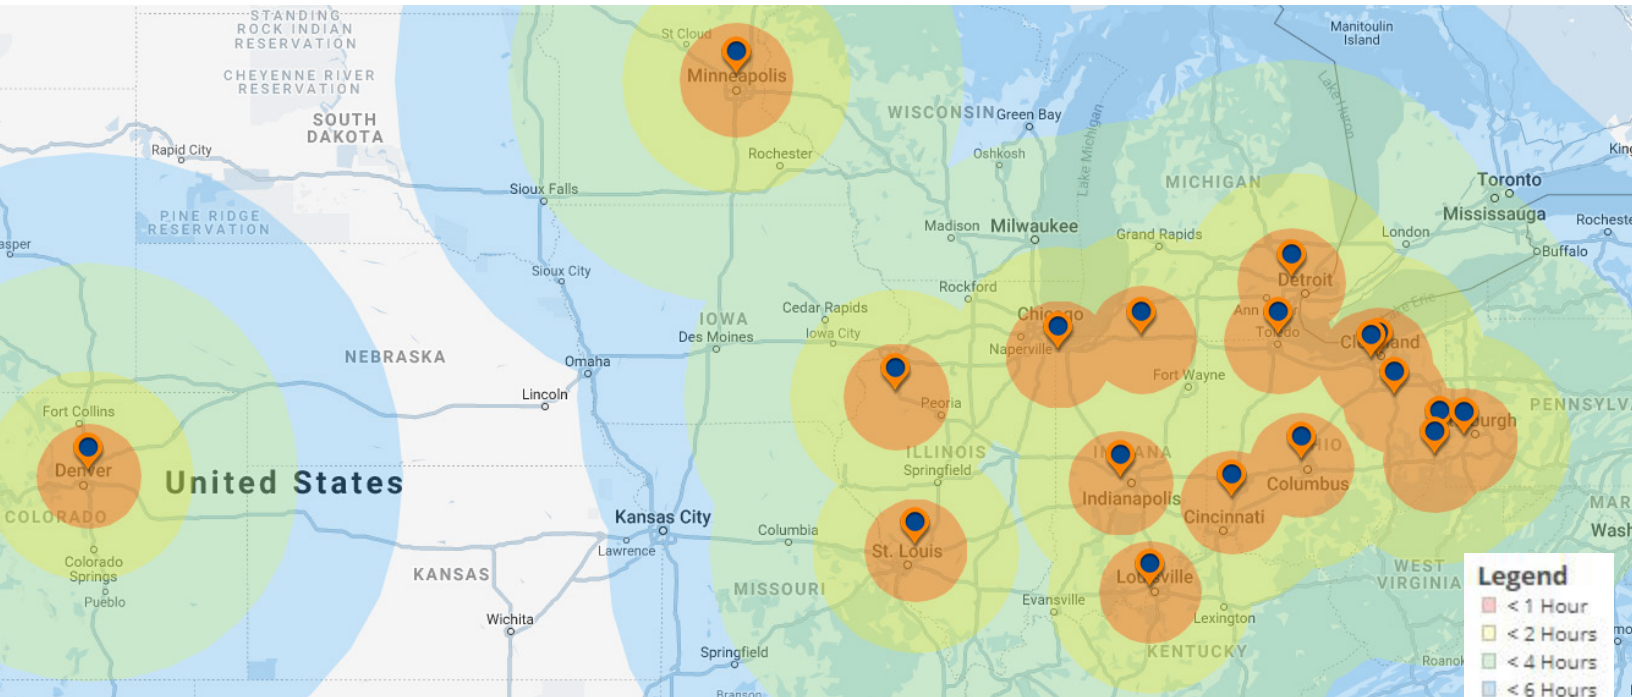

ENVIROSERVE SERVICES

- 24-Hour Emergency Response
- Soil & Groundwater Remediation
- Specialized Industrial & Storage Tank Services
- Railroad Services & AAR Repairs
- SafeSite^{SM} Facility Decontamination
- Oil & Gas Services
- PCB Removal
- Waste Transportation & Disposal Services

Emergency Response & Environmental Services: (800) 488-0910

CHICAGO

500 Kennedy Ave
Schererville, IN 46375
(800) 488-0910

DENVER

8550 Valentia St
Denver, CO 80022
(800) 488-0910

LOUISVILLE

1401 Southwestern Pkwy
Louisville, KY 40211
(800) 488-0910

STEUBENVILLE

235 North 3rd St
Steubenville, OH 43952
(800) 488-0910

CINCINNATI

4410 Lefferson Ave
Middletown, OH 45044
(800) 488-0910

DETROIT

24307 Telegraph Rd
Southfield, MI 48033
(800) 488-0910

MINNEAPOLIS

452 Northco Dr NE #120
Fridley, MN 55432
(800) 488-0910

TOLEDO

4445 Stickney Ave
Toledo, OH 43612
(800) 488-0910

CLEVELAND

4600 Brookpark Rd
Cleveland OH, 44134
(800) 642-1311

ELKHART

53971 N Park Ave
Elkhart, IN 46514
(800) 488-0910

NORTH CANTON

7640 Whipple Ave NW
North Canton, OH 44720
(800) 488-0910

WHEELING

420 Fulton St
Wheeling, WV 26003
(800) 642-1311

CLEVELAND-WEST

6511 Eastland Rd #110
Brook Park, OH 44142
(800) 488-0910

GALESBURG

945 Monmouth Blvd
Galesburg, IL 61401
(800) 488-0910

PITTSBURGH

700 Millers Run Rd
Cuddy, PA 15031
(800) 488-0910

COLUMBUS

4160 Roberts Rd
Columbus, OH 43228
(800) 488-0910

INDIANAPOLIS

9251 E US Hwy 36 #9
Avon, IN 46123
(800) 488-0910

ST. LOUIS

4491 Wanda Rd
Edwardsville, IL 62025
(800) 488-0910