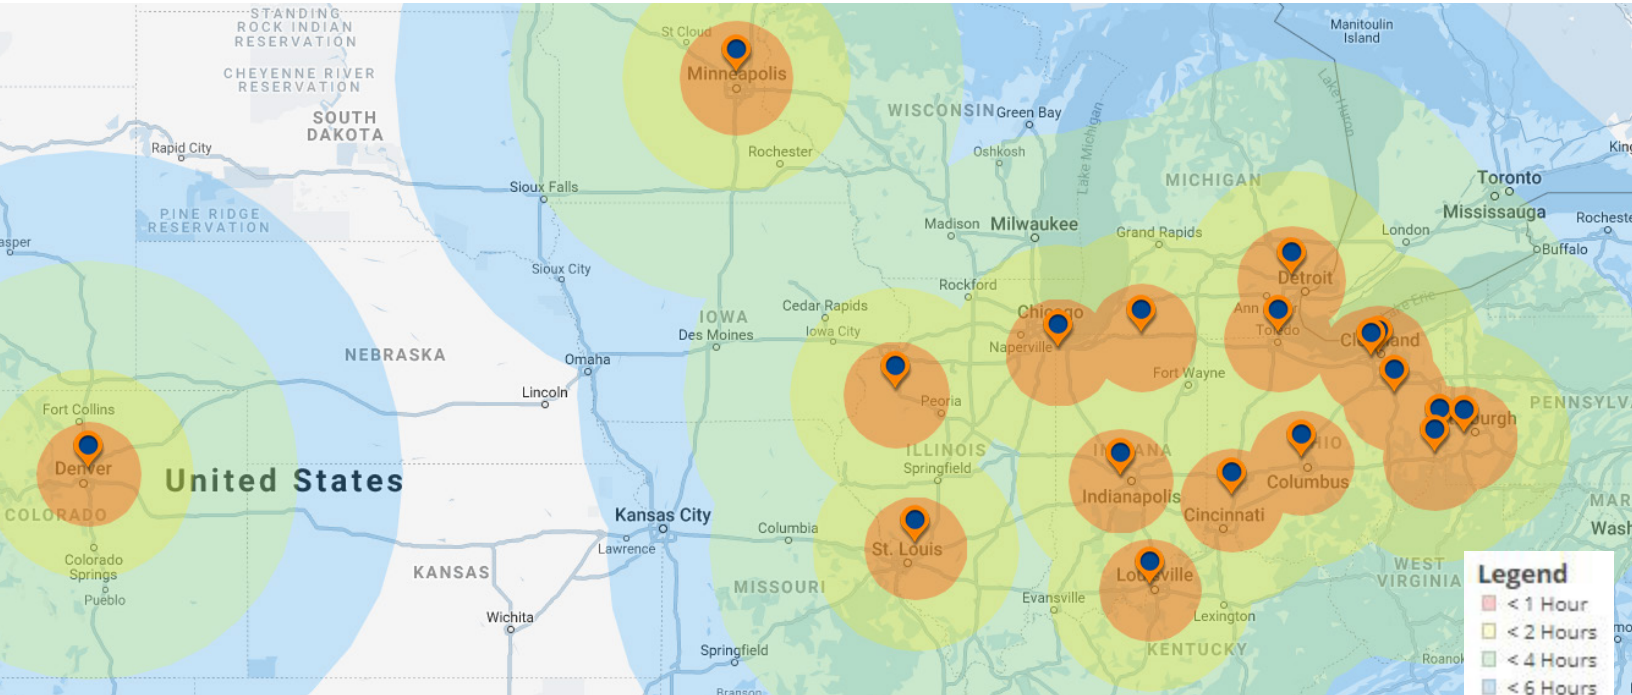

WASTE TRANSPORTATION & DISPOSAL

WHEN YOU NEED US, WHERE YOU NEED US

We transport and dispose of more than 200,000 gallons of liquid, 500 drums, and 50 roll-off boxes of waste each week. Our Team Members navigate legal regulations, utilize 100+ state and federal permits, and identify key chemical and physical properties to determine the most cost-efficient disposal methods to safely handle:

Emergency Response & Environmental Services: (800) 488-0910

Waste Transportation & Disposal Services: (800) 642-1311

CHICAGO

500 Kennedy Ave
Schererville, IN 46375
(800) 488-0910

DENVER

8550 Valentia St
Denver, CO 80022
(800) 488-0910

LOUISVILLE

1401 Southwestern Pkwy
Louisville, KY 40211
(800) 488-0910

STEUBENVILLE

235 North 3rd St
Steubenville, OH 43952
(800) 488-0910

CINCINNATI

4410 Lefferson Ave
Middletown, OH 45044
(800) 488-0910

DETROIT

GALESBURG

945 Monmouth Blvd
Galesburg, IL 61401
(800) 488-0910

PITTSBURGH

700 Millers Run Rd
Cuddy, PA 15031
(800) 488-0910

COLUMBUS

4160 Roberts Rd
Columbus, OH 43228
(800) 488-0910

INDIANAPOLIS

9251 E US Hwy 36 #9
Avon, IN 46123
(800) 488-0910